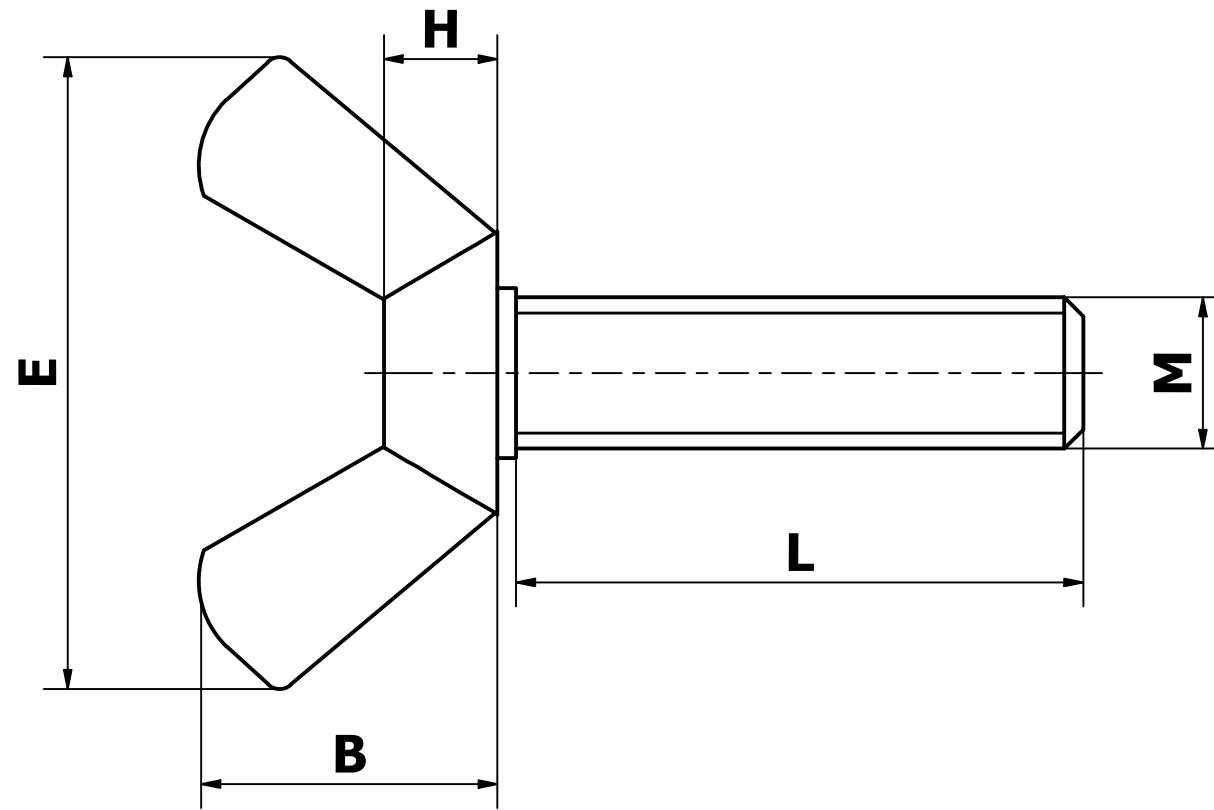

Do not scale

Date	3/4/2021	 An Dong, An Duong, Hai Phong <a href="http://baoanjsc.com.vn">http://baoanjsc.com.vn</a>			
Drawn	Pham Huu Tu			Material:Generic	
Check	Phung Duy Duc			Drawing No. BAC-PTKC33610 WB	Weight:N/A
Quality Control			Replace by		Fomat: A3